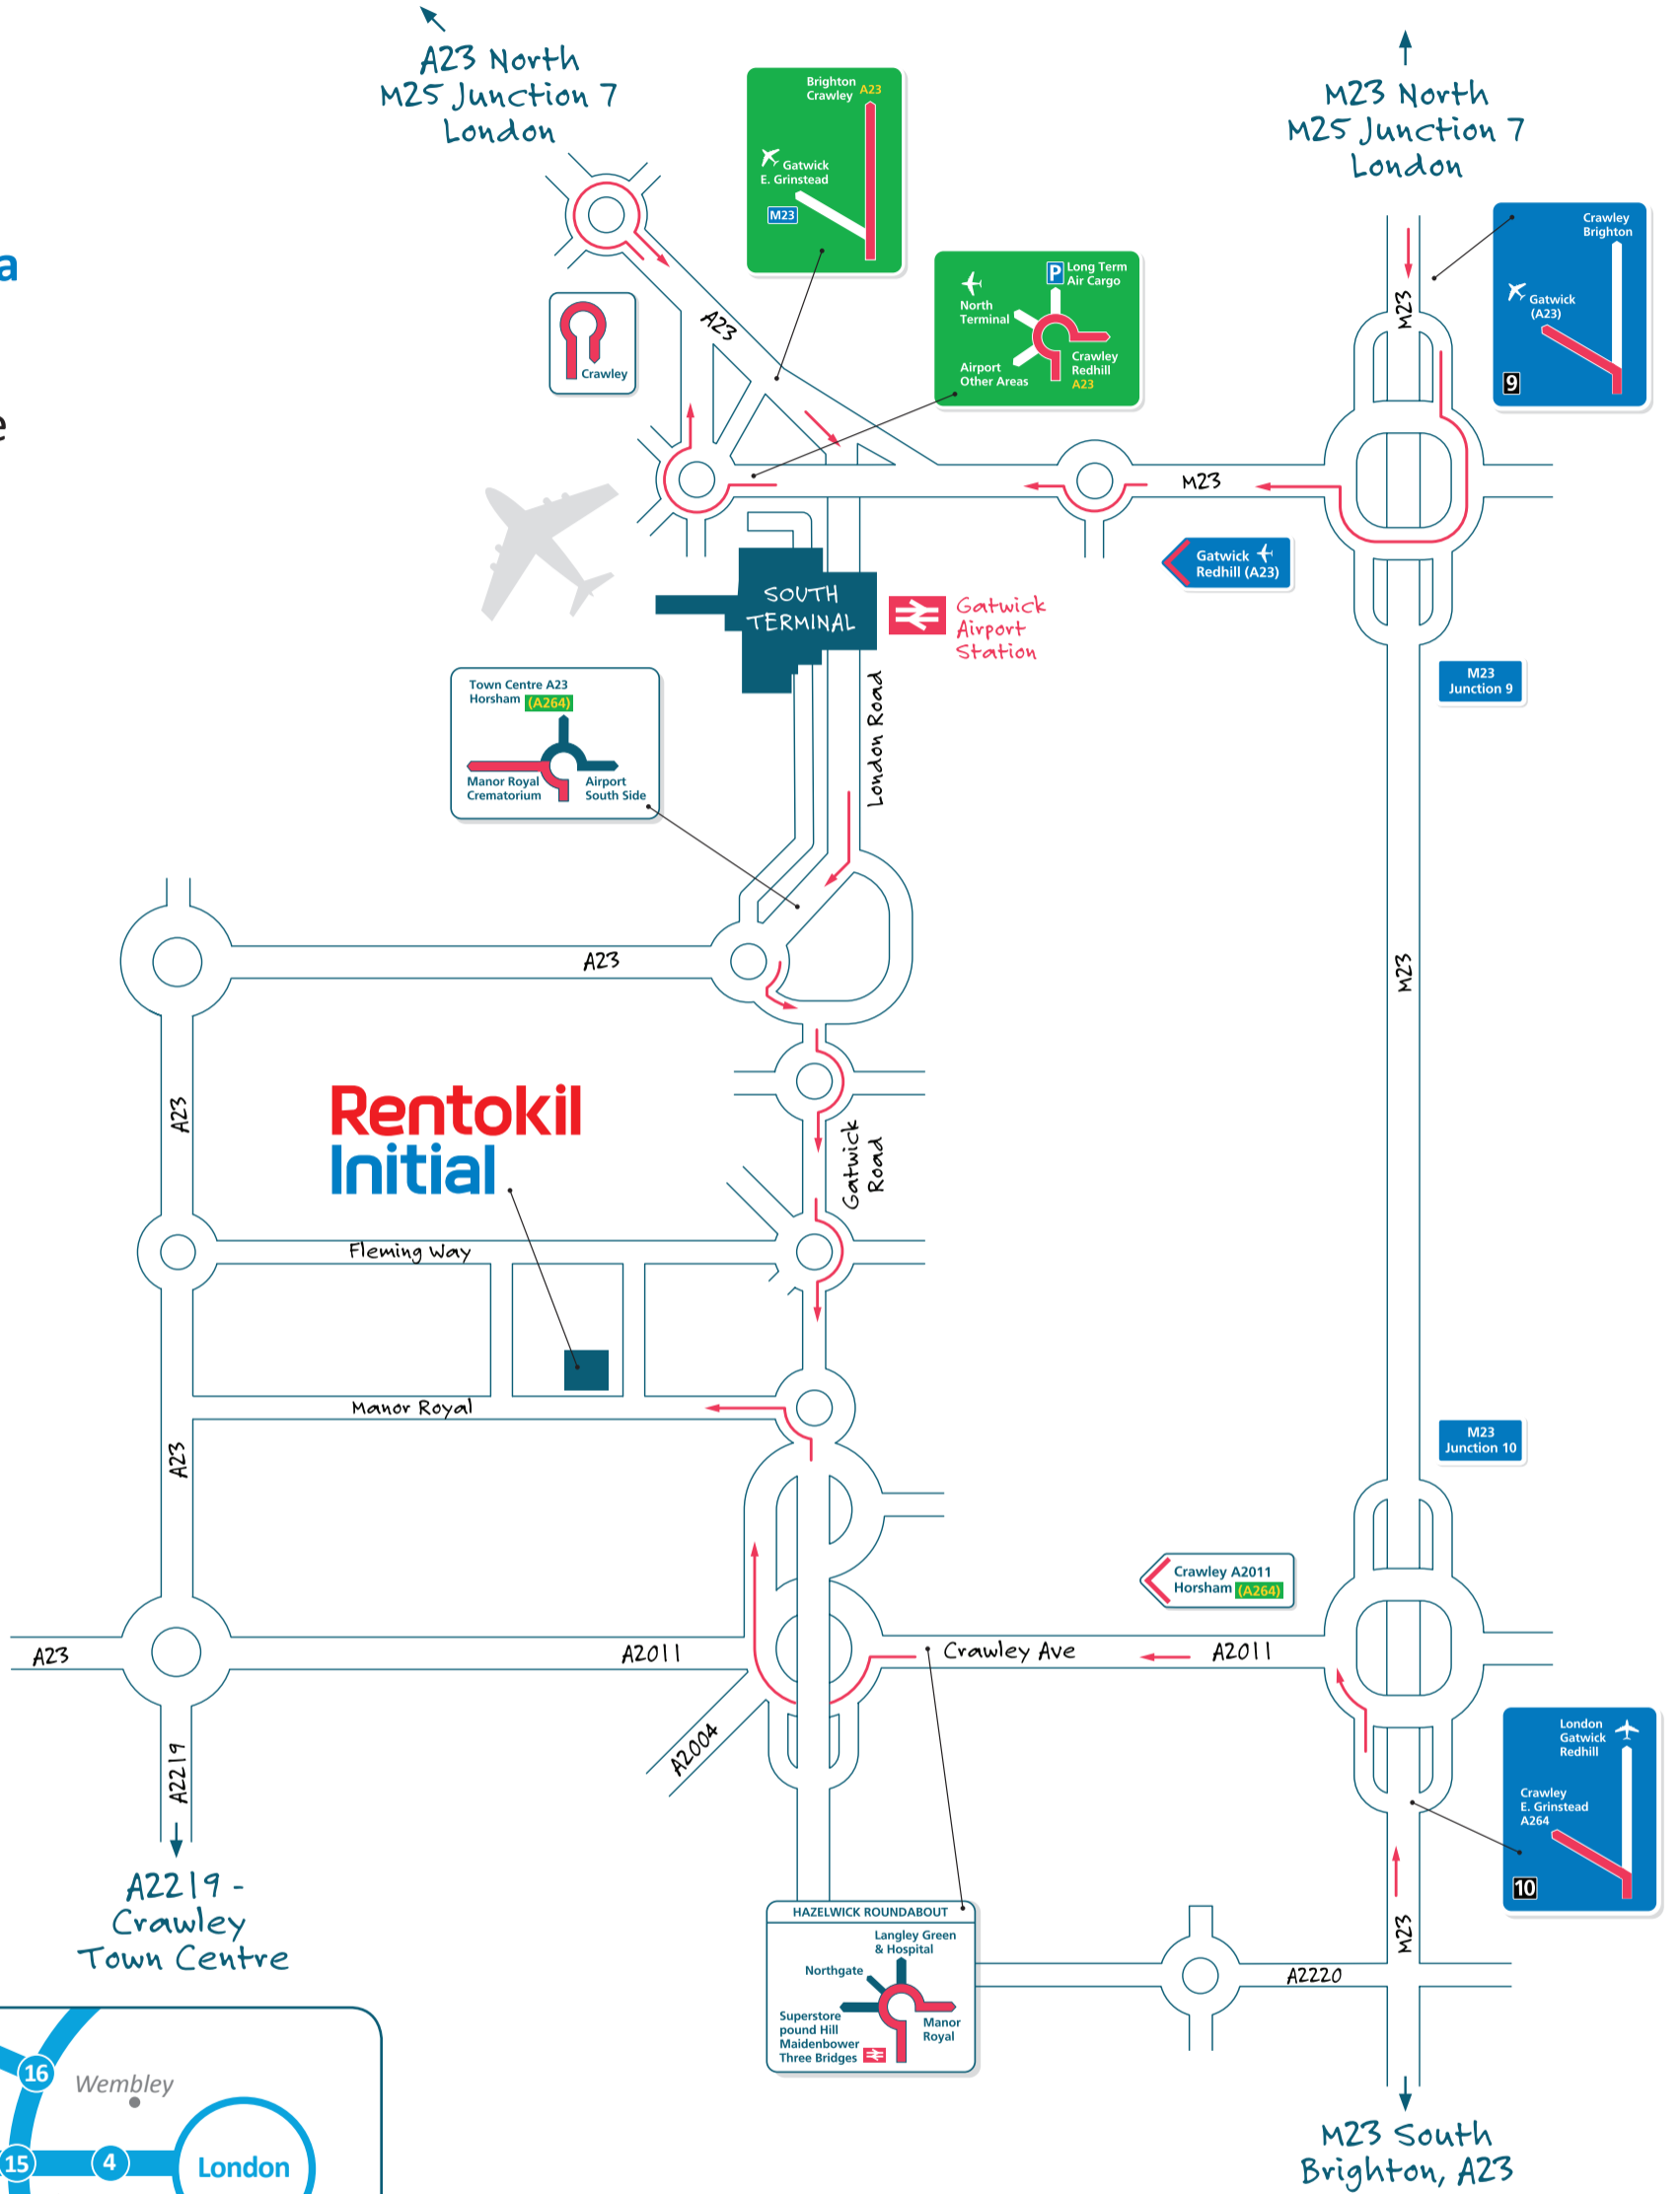

Map of the area

Rentokil Initial
 Compass House
 Manor Royal
 Crawley
 West Sussex
 RH10 9PY

Public Transport

By Rail

Gatwick Airport is approximately 15 minutes away by taxi

Three Bridges Station is approximately 5 - 10 minutes drive away

Crawley Station is approximately 15 minutes away by taxi

By Air

Gatwick Airport is approximately 15 minutes away by taxi